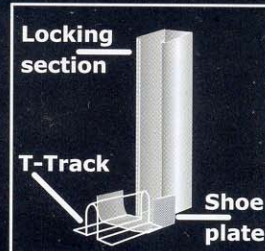

# Collapsible Gate Extras

Collapsible gate with a hinged, lift up track. This includes a fixing arm to hold the gate and track in place when it is the open position.

Collapsible gate with a hinged, lift up track and swivel. This includes a fixing arm to hold the gate and track in place when it is the open position.

Cross-section of lift up track and locking section.

Optional Padlock fixing

Single or double Adams Rite locks available

Collapsible gate for external applications showing The Adams Rite integral hook lock

Collapsible gate with a removable bottom track.

Cross section of an Adams Rite (MS2200) hook dead lock. Key operated Euro profile cylinder. Dimensions: Bolt throw-32 mm, back set 25 mm or 32 mm.

Locating pin