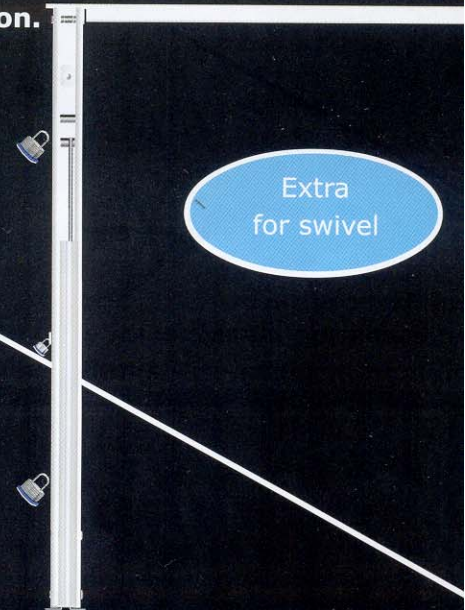

# Collapsible Gate Extras

Collapsible gate with a hinged, lift up track. This includes a fixing arm to hold the gate and track in place when it is the open position.

Collapsible gate with a hinged, lift up track and swivel. This includes a fixing arm to hold the gate and track in place when it is the open position.

Cross-section of lift up track and locking section.

Optional Padlock fixing

Single or double Adams Rite locks available

Collapsible gate for external applications showing The Adams Rite integral hook lock

Collapsible gate with a removable bottom track.

Cross section of an Adams Rite (MS2200) hook dead lock. Key operated Euro profile cylinder. Dimensions: Bolt throw-32 mm, back set 25 mm or 32 mm.

Locating pin